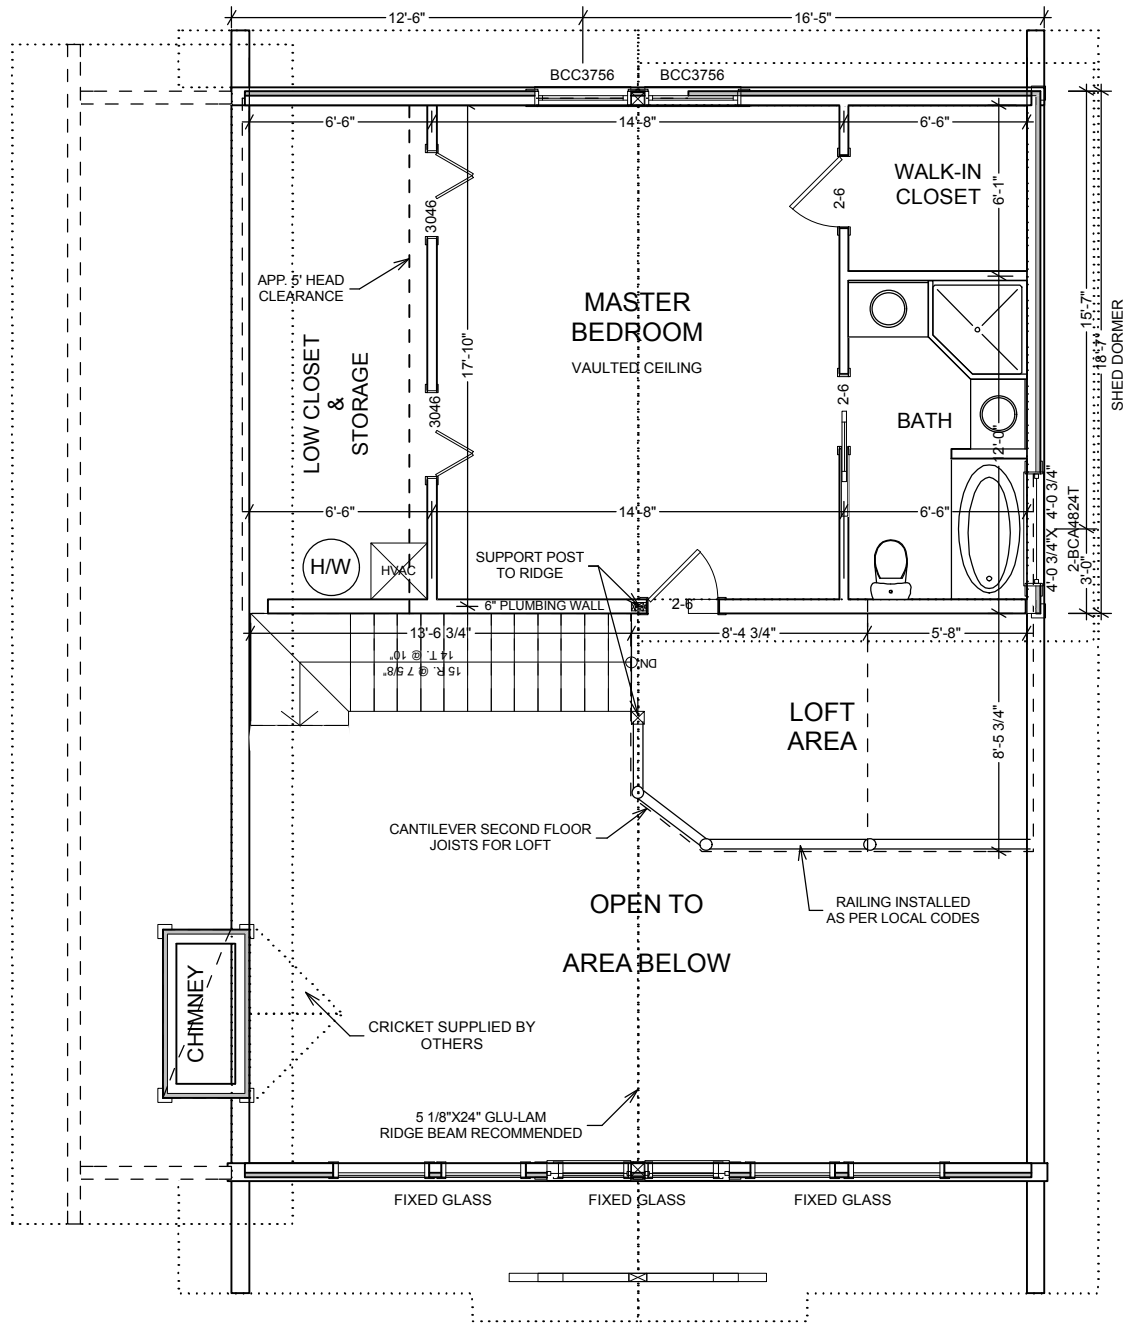

SECOND FLOOR PLAN Home Plan ©2011
Natural Element Homes, LLC
1-866-618-6564