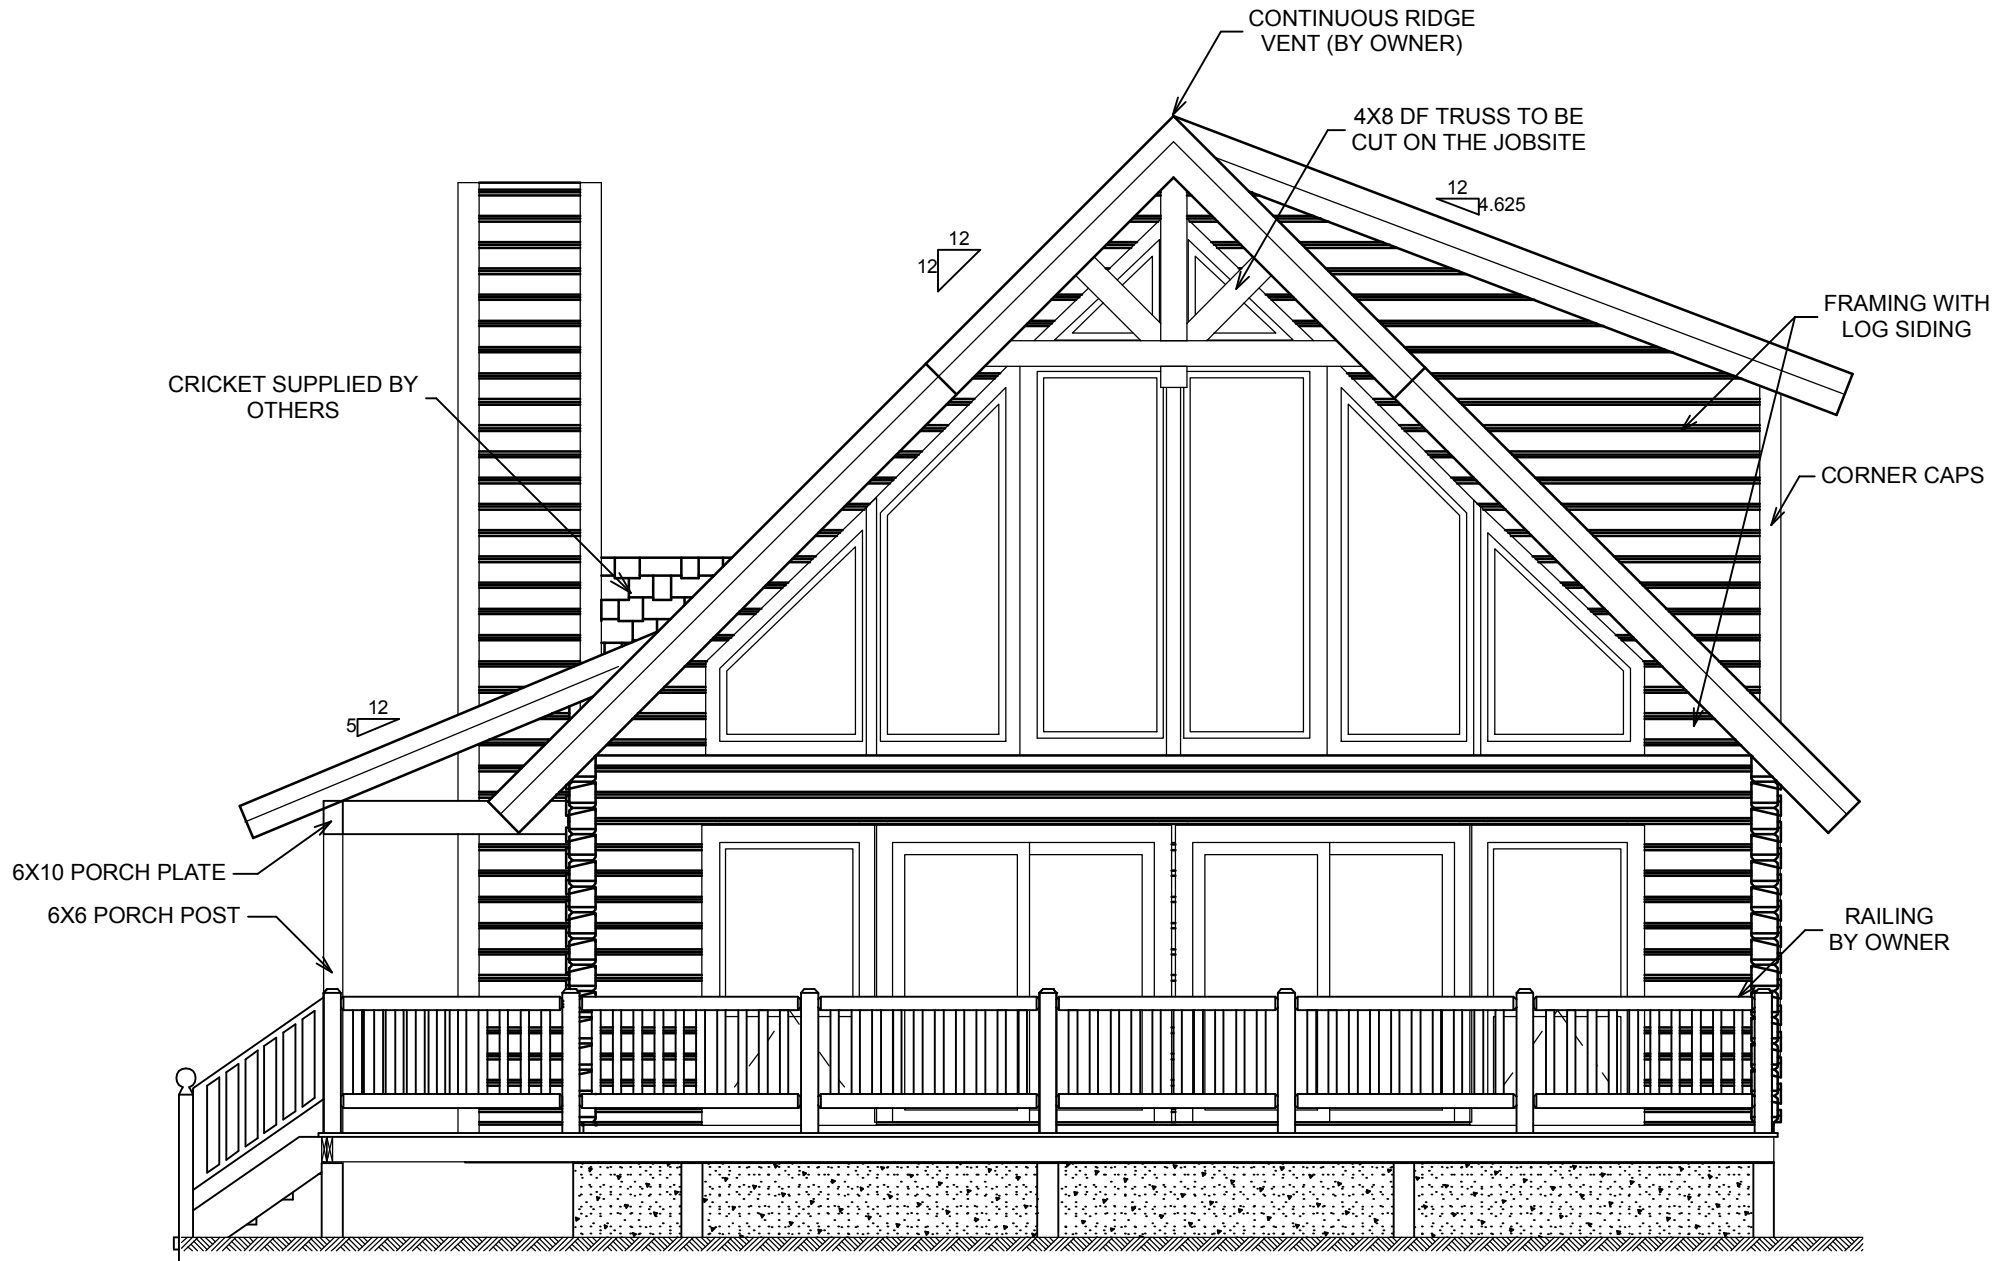

NOTE: GRADE CONDITIONS TO BE VERIFIED ON SITE

FRONT ELEVATION

Copyrighted Home Plan ©2011

Natural Element Homes, LLC

1-866-618-6564

Approved By: _____

Date: _____