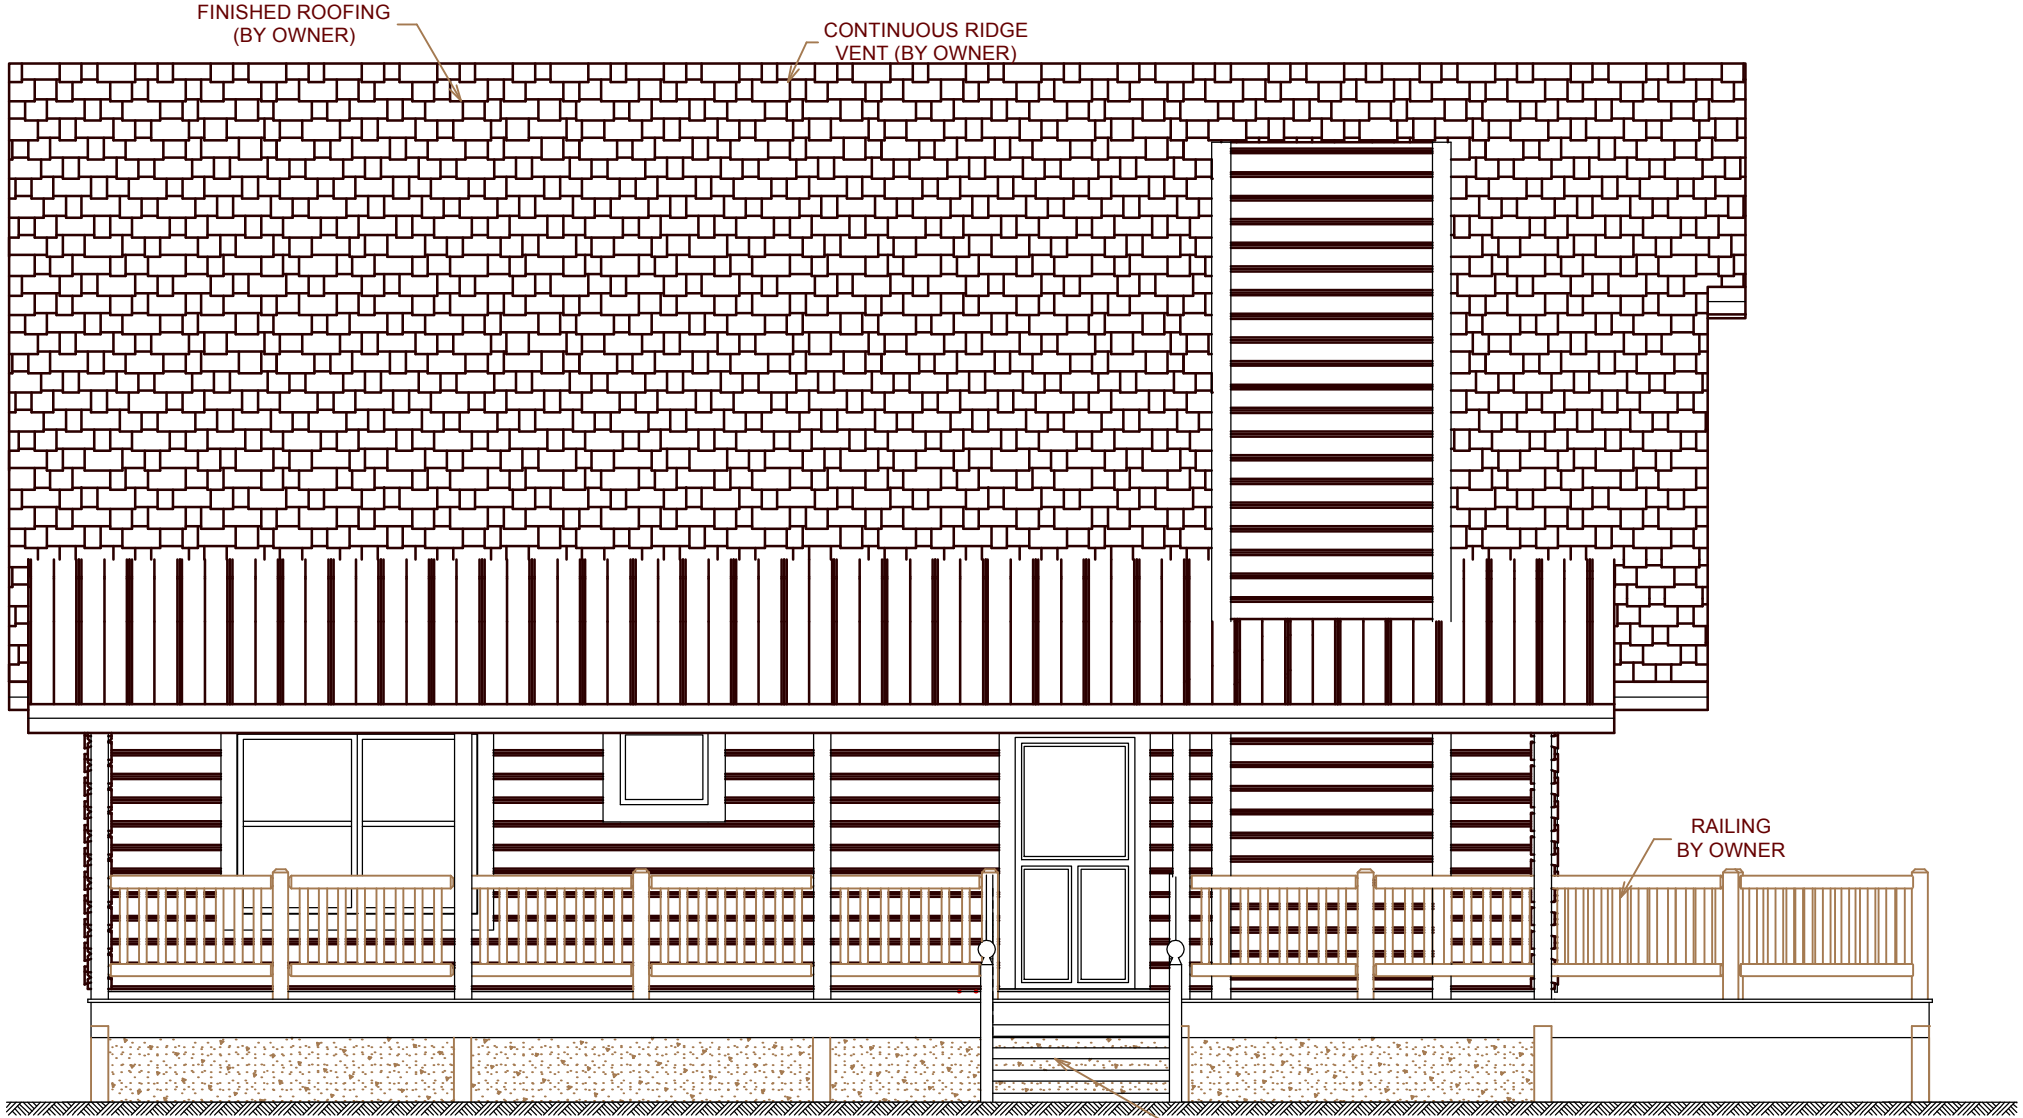

**FRONT ELEVATION**

Copyrighted Home Plan ©2011

Natural Element Homes, LLC

1-866-618-6564

Approved By: \_\_\_\_\_

Date: \_\_\_\_\_

**LEFT ELEVATION**

NOTE: GRADE CONDITIONS TO BE VERIFIED ON SITE