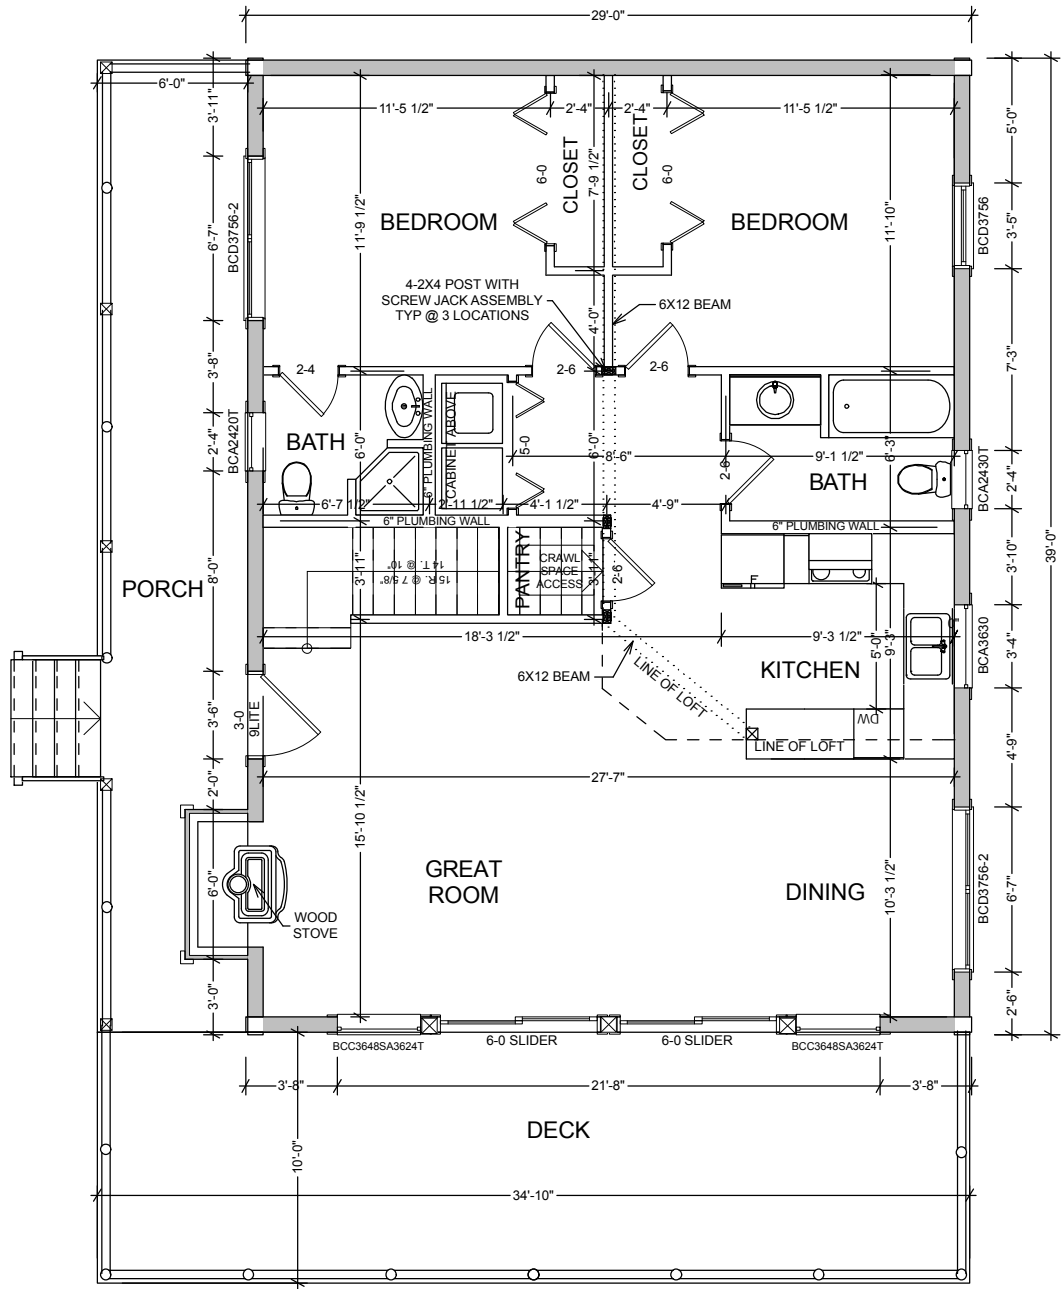

## THE BOB WHITE CABIN

114 County Road 577 ◊ Englewood, Tennessee ◊ 1-866-618-6564 ◊ [www.NaturalElementHomes.com](http://www.NaturalElementHomes.com)

© 2011 Natural Element Homes, LLC

SQUARE FOOTAGE	
<b>HEATED AREAS:</b>	
FIRST FLOOR.....	1108
SECOND FLOOR.....	636
<b>HEATED TOTAL.....</b>	<b>1744</b>
<b>UNHEATED AREAS:</b>	
DECK/PORCH AREA.....	583
CRAWL SPACE.....	1108